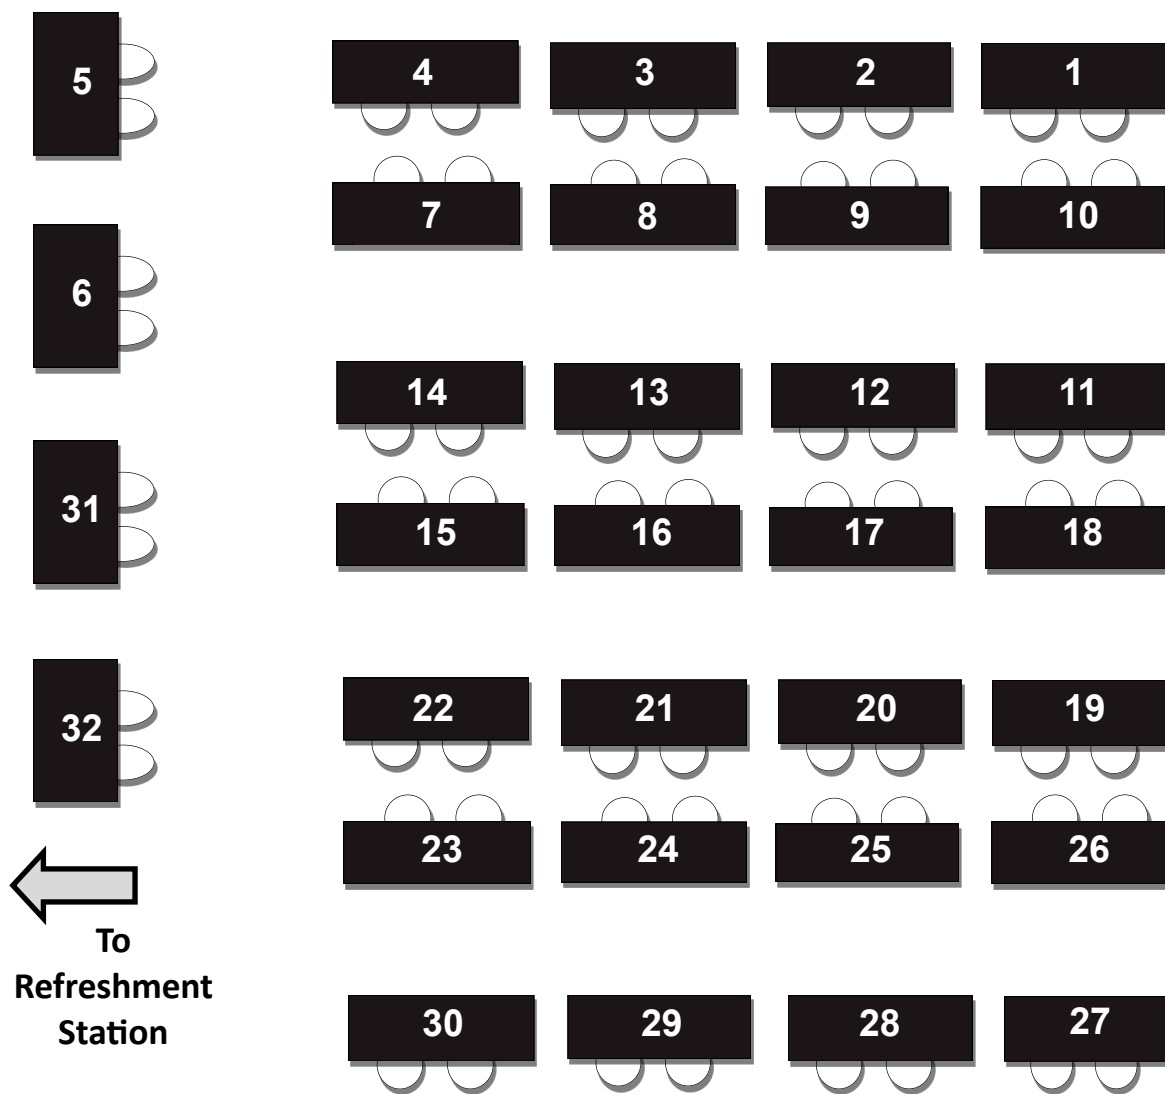

Supplier Lounge

Go West
SUMMIT

To Marketplace

- | | | | | |
|--|---|---|--|--------------------------------------|
| AMERICA Journal 3 | Delta Air Lines | Hostelling | South Dakota Department of Tourism 29 | Visit California 16 |
| Arizona Office | Korea 22 | International 23 | The Riverside Hotel 13 | Visit USA Parks 28 |
| of Tourism 20 | Dragon Trail | Idaho Tourism 14 | Travel Nevada 30 | Washington Tourism Alliance 6 |
| Best Western Hotels & Resorts 2 | Interactive 27 | McCall Area Chamber of Commerce & Visitors Bureau 10 | Travel Oregon 5 | Wyoming Office of Tourism 24 |
| Booking.com 15 | EnRoute Global 32 | Montana Office of Tourism 25 | Travel Texas 18 | Yellowstone Teton Territory 9 |
| Brand USA 21 | Greater Idaho Falls Chamber of Commerce 12 | North Dakota Tourism Division 26 | United Airlines Korea 1 | |
| Coeur d'Alene Casino Resort 7 | Hidden Treasure Charters 31 | Ride the West Tours 11 | Utah Office of Tourism 17 | |
| Colorado Tourism Office 4 | Hilton Garden Inn - Downtown Boise 8 | | Visit Anchorage 19 | |